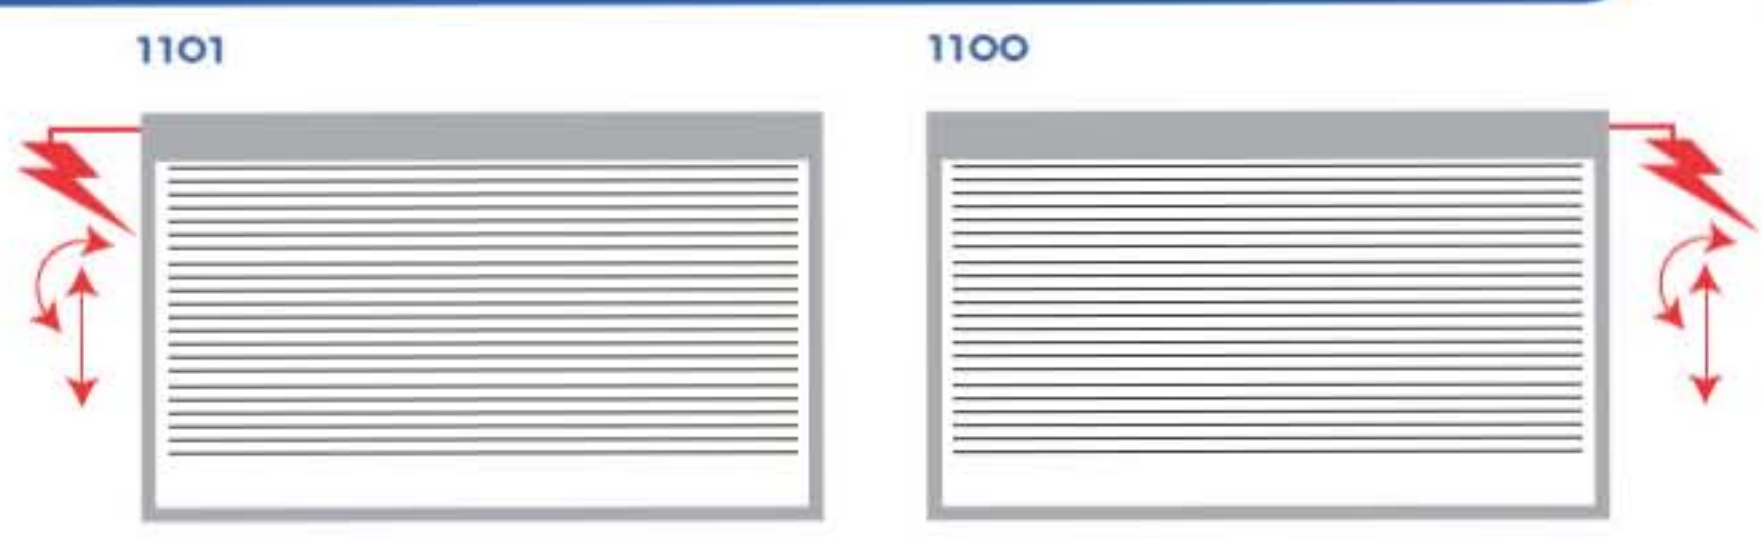

Venetian luxury. A complete venetian blind with electric motor and operation by remote control. Remote control unit can operate up to 4 windows. Unit is supplied with exit wiring on whichever side desired. Depth of unit 25,4 mm for deep standard double-glazed windows. 16 mm wide venetian blind slats for minimum stacking height.

Options

Orientation side	1100	Right
	1101	Left
Orientation system	1220	Motor, transformer and switch
	1222	Motor, transformer, remote control and receiver
	1227	Motor only

Properties

Slats	Material	Crowned high tensile aluminium
	Size	Width 16 mm
Cords	Cords	Polyester 1,3 mm
	Ladder string	Polyester width 18 mm Distance between ladder rungs 13 mm

General topics system AB3

Ref.	Description	Size in mm
A	Width	As needed ')
B	Height	As needed ')
C	Depth	26,0
D	Top	40,0
E	Bottom	8,0
F	Side	8,0

- B**
- Head rail
 - Bottom rail
 - Frame

Limitations in cm ')		
	Width	Height
Maximum	200	220
Minimum	30	50

Orientation sides

Stacking height in cm	
Blind height	Stacking height
50	6,0
100	7,5
150	9,0
200	10,5

Profiles

Description	Type	Size in mm	Material
Head rail		32 x 28 x 26	Aluminium
Bottom rail		16x12	Aluminium
Frame		26 x 8	Aluminium