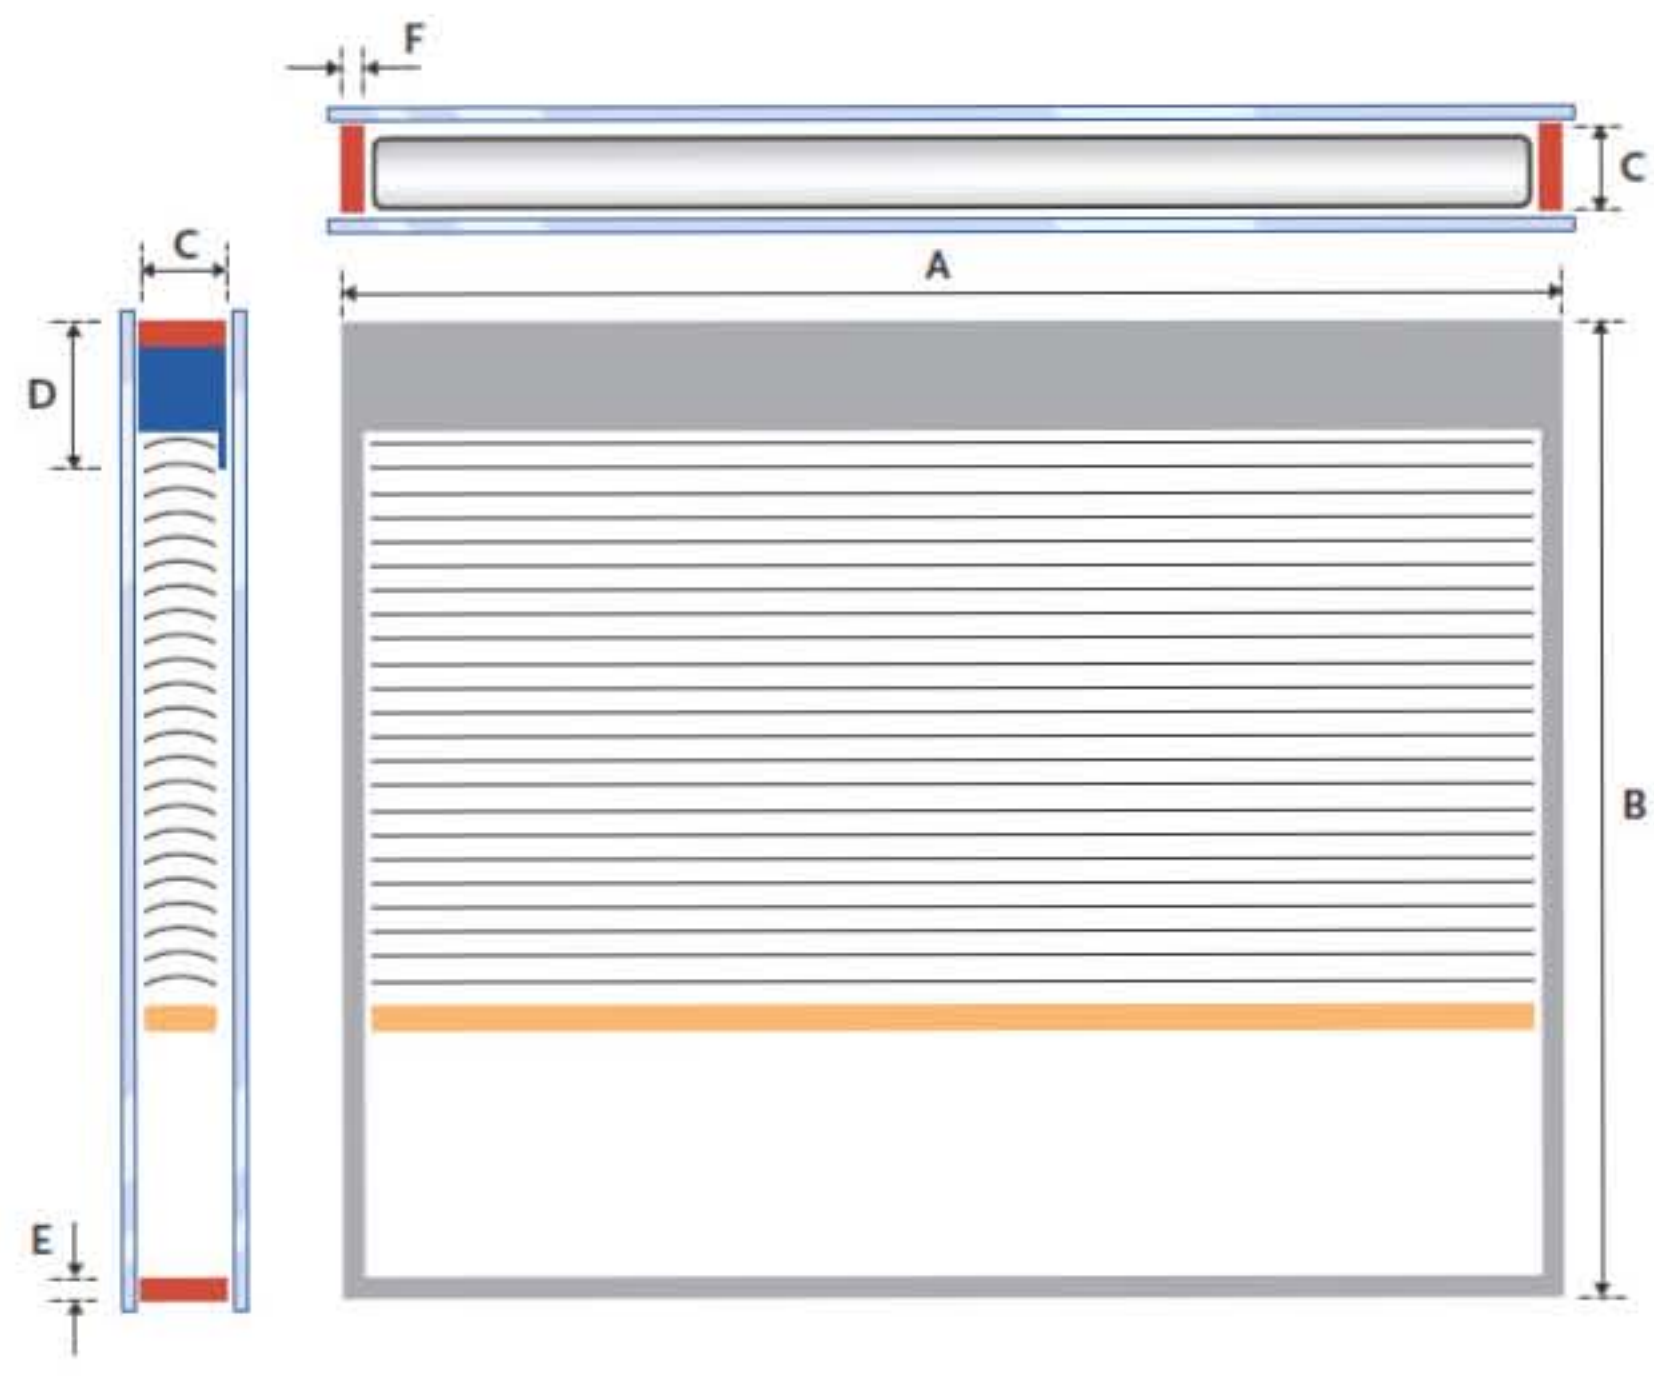

Venetian luxury. A complete venetian blind with electric motor and operation by remote control. Remote control unit can operate up to 4 windows. Unit is supplied with exit wiring on whichever side desired. Depth of unit 25,4 mm for deep standard double-glazed windows. 16 mm wide venetian blind slats for minimum stacking height.

Options

Orientation side	1100	Right
	1101	Left
Orientation system	1220	Motor, transformer and switch
	1222	Motor, transformer, remote control and receiver
	1227	Motor only

Properties

Slats	Material	Crowned high tensile aluminium
	Size	Width 16 mm
Cords	Cords	Polyester 1,3 mm
	Ladder string	Polyester width 18 mm Distance between ladder rungs 13 mm

General topics system AB3

Ref.	Description	Size in mm
A	Width	As needed ')
B	Height	As needed ')
C	Depth	26,0
D	Top	40,0
E	Bottom	8,0
F	Side	8,0

- B**
- Head rail
 - Bottom rail
 - Frame

Limitations in cm ')		
	Width	Height
Maximum	200	220
Minimum	30	50

Orientation sides

Stacking height in cm	
Blind height	Stacking height
50	6,0
100	7,5
150	9,0
200	10,5

Profiles

Description	Type	Size in mm	Material
Head rail		32 x 28 x 26	Aluminium
Bottom rail		16x12	Aluminium
Frame		26 x 8	Aluminium