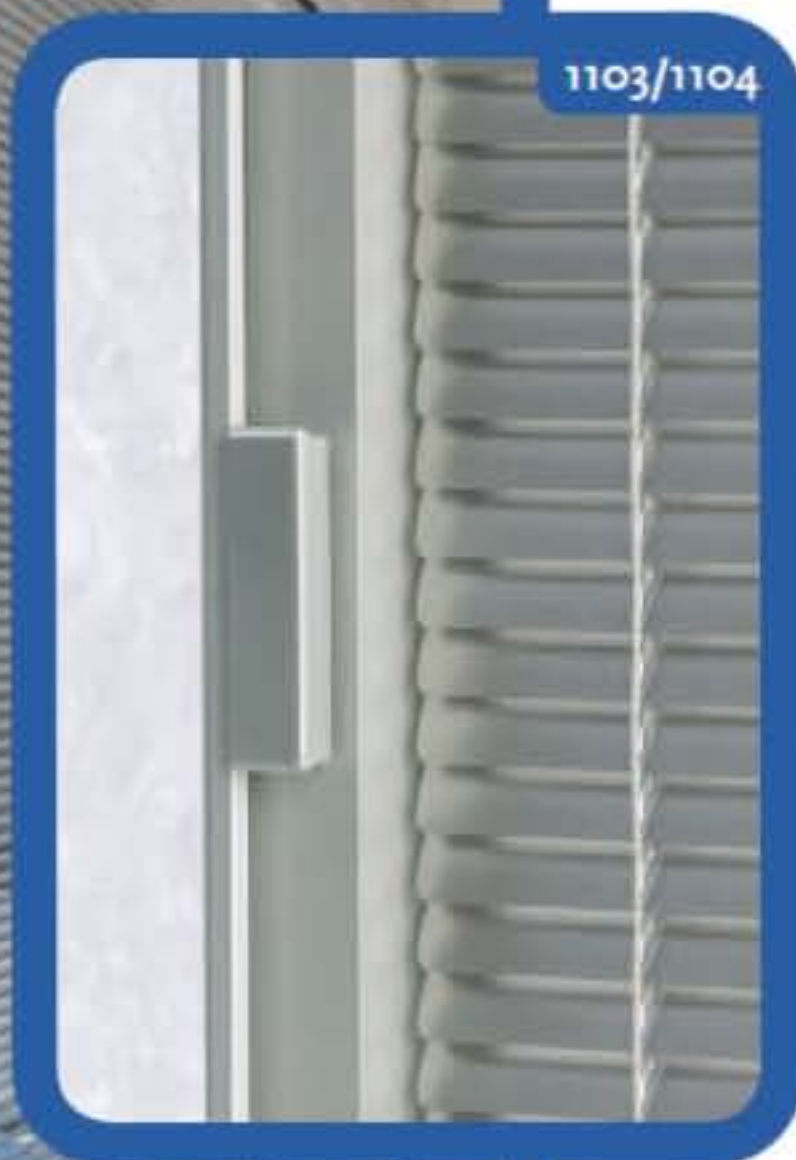

Manual lifting and tilting

A complete venetian blind with 16mm wide slats for minimum stacking height. Complete control over quantity of light or shade in the room. Lifting from either left or right side. Tilting mechanism on opposite side. Depth of unit 25,4 mm for deep standard double-glazing windows. Aluminium frame.