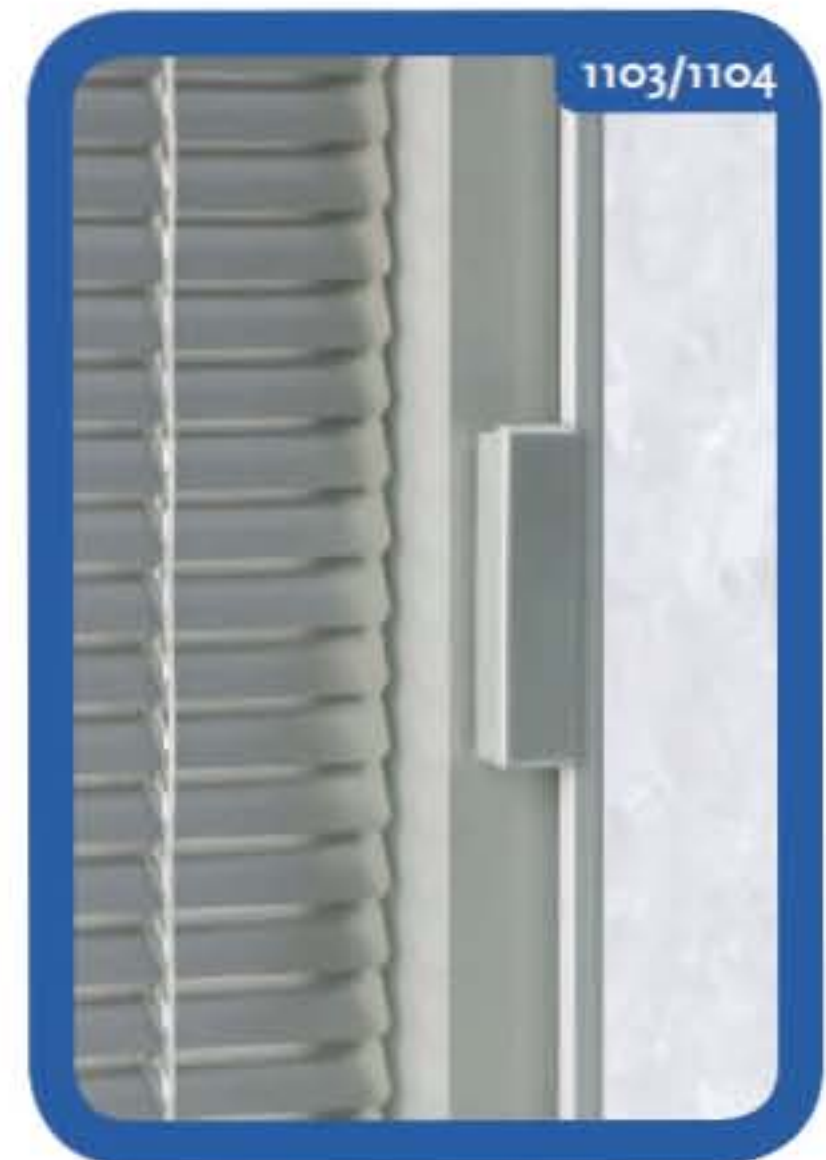

Manual lifting and tilting

A complete venetian blind with 16mm wide slats for minimum stacking height. Complete control over quantity of light or shade in the room. Lifting from either left or right side. Tilting mechanism on opposite side. Depth of unit 25,4 mm for deep standard double-glazing windows. Aluminium frame.