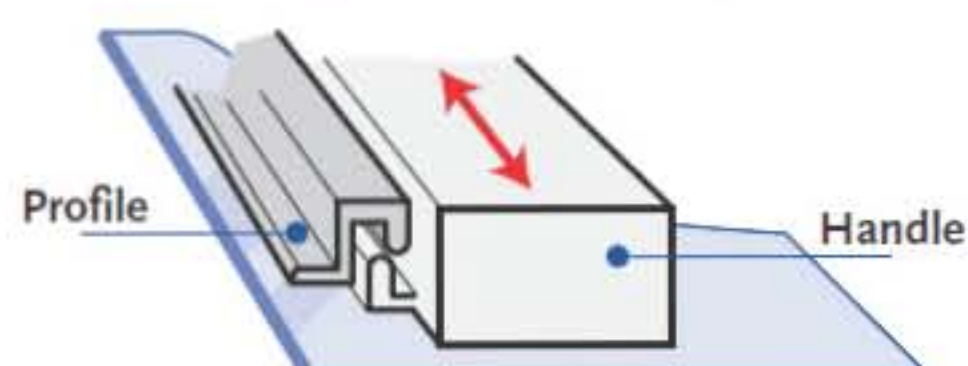

Manual lifting and tilting

A complete venetian blind with 16mm wide slats for minimum stacking height. Complete control over quantity of light or shade in the room. Lifting from either left or right side. Tilting mechanism on opposite side. Depth of unit 25,4 mm for deep standard double-glazing windows. Aluminium frame.

## Options

**Orientation side**    1103    Lifting right, tilting left  
                                  1104    Lifting left, tilting right

**Orientation system**    1230    Magnetic handles