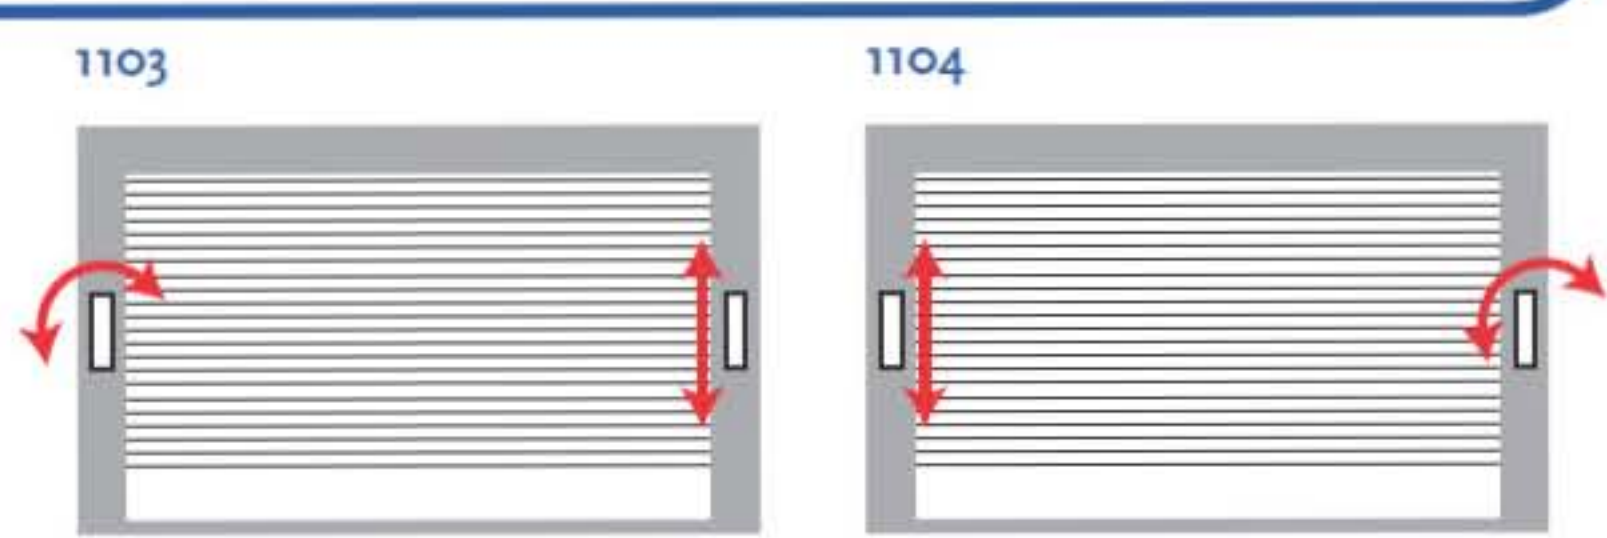

Orientation sides

Stacking height in cm	
Blind height	Stacking height
50	7,0
100	8,5
150	10,0
200	11,5