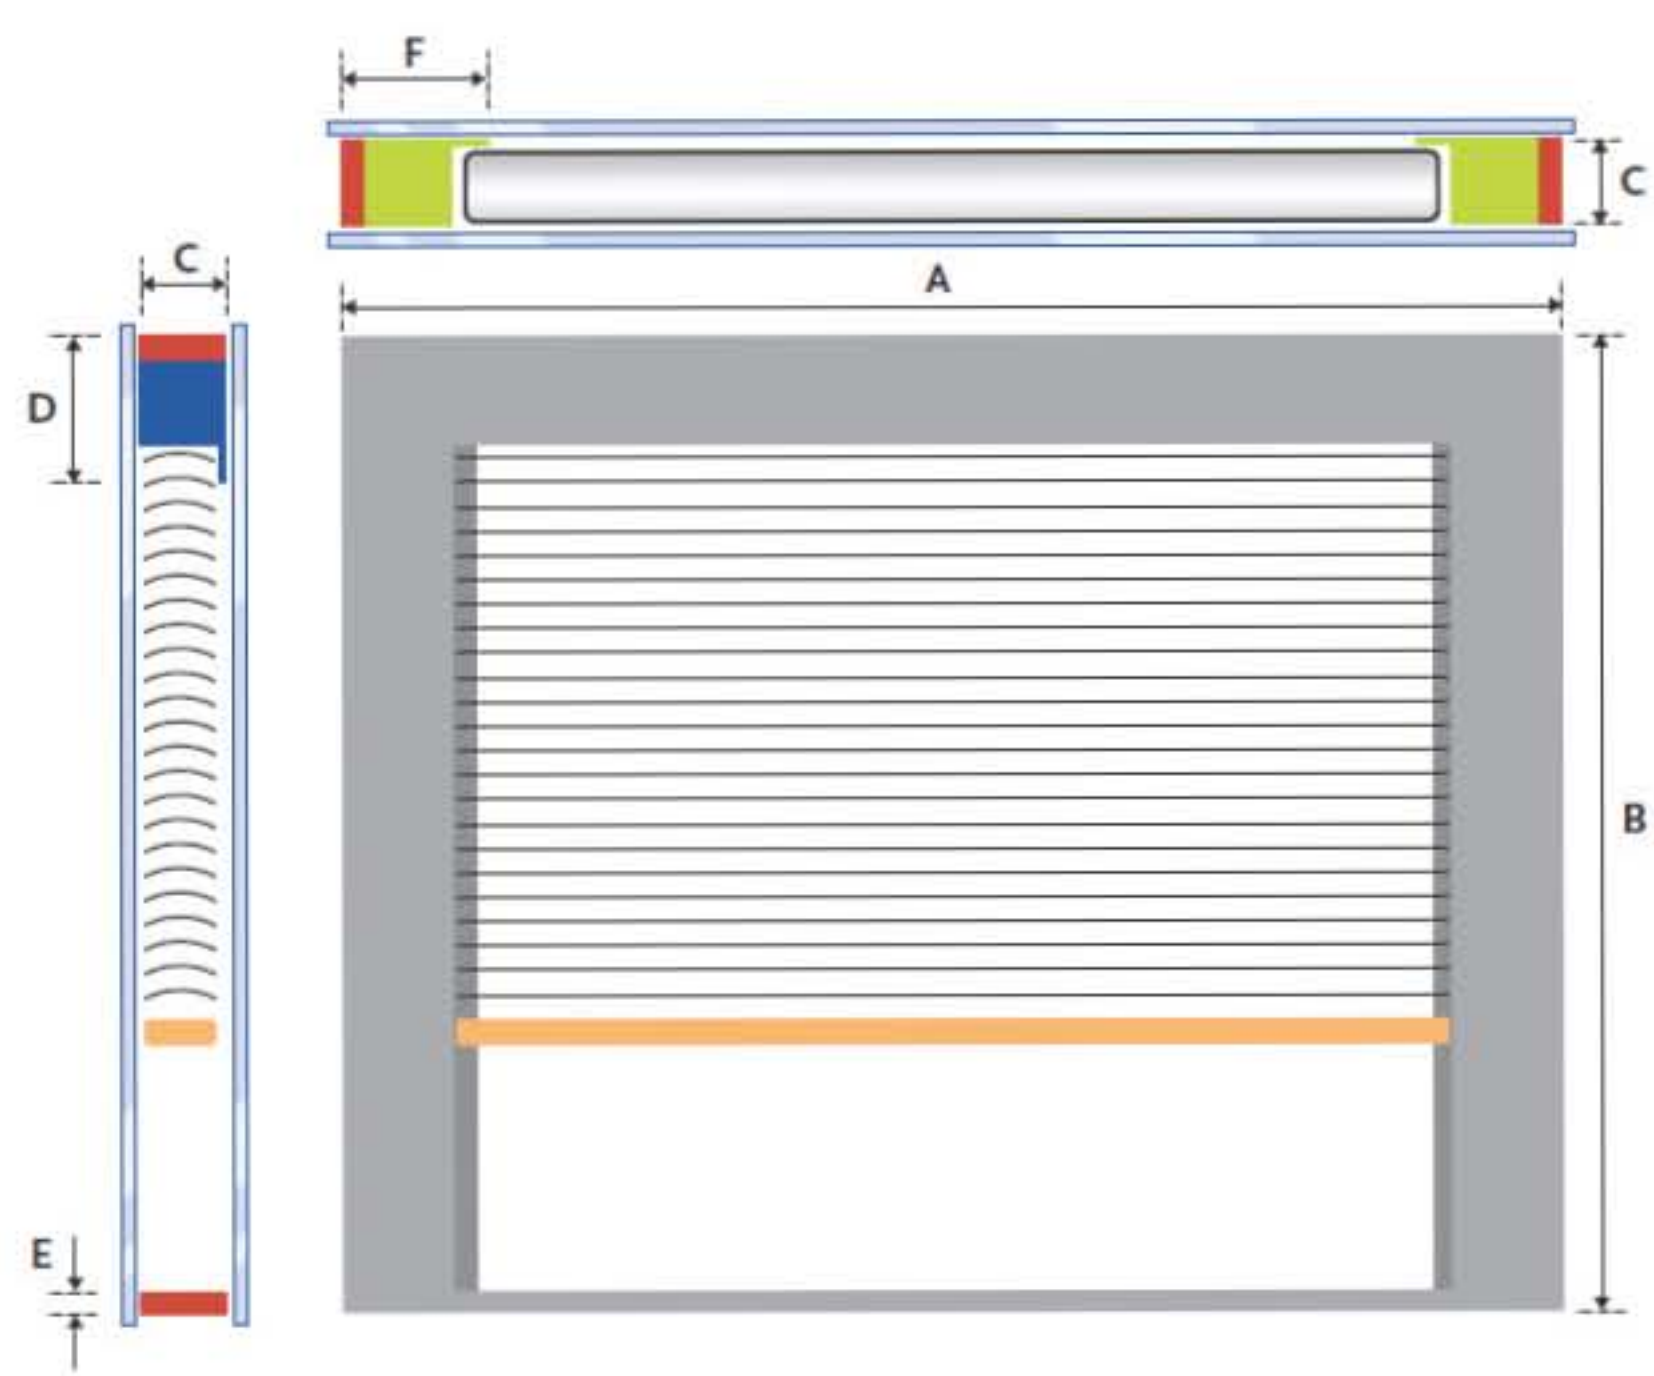

Manual lifting and tilting

A complete venetian blind with 16mm wide slats for minimum stacking height. Complete control over quantity of light or shade in the room. Lifting from either left or right side. Tilting mechanism on opposite side. Depth of unit 25,4 mm for deep standard double-glazing windows. Aluminium frame.

## Properties

**Slats**    **Material**    Crowned high tensile aluminium  
                                  **Size**                Width 16 mm

**Cords**    **Cords**                Polyester 1,3 mm  
                                  **Ladder string**    Polyester width 18 mm  
                                                                 Distance between ladder rungs 13 mm

## General topics system AB1

| Ref. | Description | Size in mm              |
|------|-------------|-------------------------|
| A    | Width       | As needed <sup>1)</sup> |
| B    | Height      | As needed <sup>1)</sup> |
| C    | Depth       | 25,4                    |
| D    | Top         | 53,0                    |
| E    | Bottom      | 8,0                     |
| F    | Side        | 40,0                    |

## Profiles

| Description             | Type | Size in mm       | Material  |
|-------------------------|------|------------------|-----------|
| Head rail               |      | 45 x 40 x 25,4   | Aluminium |
| Bottom rail             |      | 16 x 12          | Aluminium |
| Side channel            |      | 32 x 25,4 x 25,4 | Aluminium |
| Frame                   |      | 25,4 x 8         | Aluminium |
| Magnetic holder profile |      | 11 x 6           | Aluminium |